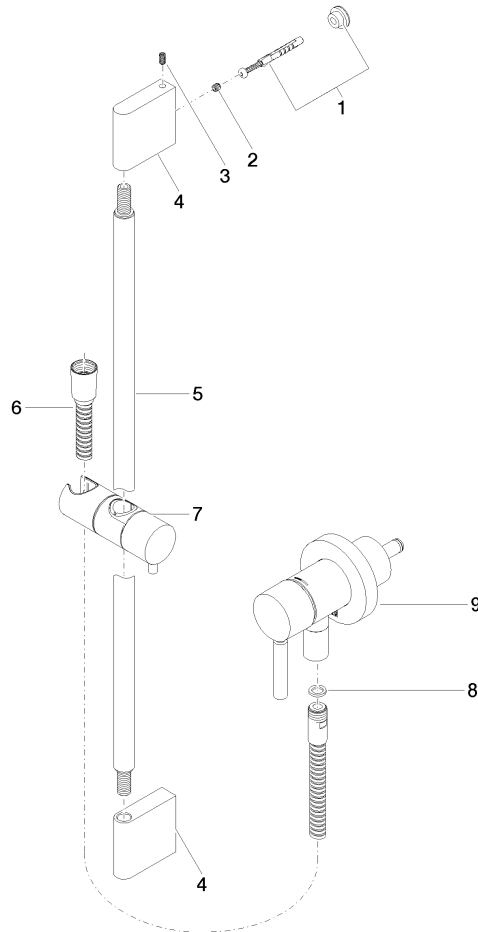

Concealed single-lever mixer with integrated shower connection with shower set without hand shower - Chrome

TARA

36 013 660

Fits: TARA, META

- cover plate Ø 78 mm
- metal shower hose 1750mm with integrated anti-twist protection
- slide bar

Required miscellaneous

	Concealed wall mounting - •max. recess depth 103 mm •min. recess depth 78 mm	35 003 970 90
--	---	---------------

Required miscellaneous

	Hand shower FlowReduce - Chrome	28 012 979-00 0010
--	--	--------------------

Concealed single-lever mixer with integrated shower connection with shower set without hand shower - Chrome

TARA

Certificates

Belgaqua_21-025- WRAS_2011027. LGA_29569.
27_1.

36 013 660

Spare parts list

No.	Item Number	Name	Quantity used	Delivery time
1	05 17 20 726 02 90	fixing set	1	2
2	09 31 11 049 90	pin	2	2
3	04 31 11 113 00 90	pin	2	2
4	08 17 97 054-00	holder	2	10
5	90 28 22 597 00-00	holder	1	10
6	28 322 970-00	Metal shower hose 1/2" x 3/8" x 1750 mm - Chrome	1	2
7	12 580 970-00	Slide unit - Chrome	1	10
8	90 14 20 026 00 90	seal	1	2
9	36 045 660-00	Concealed single-lever mixer with cover plate with integrated shower connection - Chrome	1	10